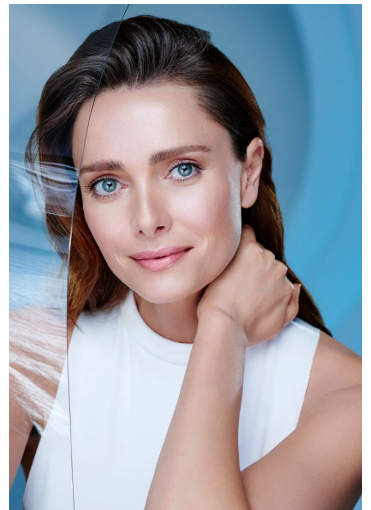

OPTICAL CENTER

phildar

phildar

NEXXUS
SALON HAIR CARE
RAISE YOUR STANDARD

COMBAT 8 SIGNS OF AGING HAIR.

INTRODUCING NEXXUS YOUTH RENEWAL FOR YOUTHFUL-LOOKING HAIR IN 7 DAYS.

Our breakthrough Vita-8 Complex™ combats:

0 974 750 760

AIRFRANCE

INGRID MACE

GRÖSSE 174 OBERWEITE 87
TAILLE 64 HÜFTE 89
SCHUHE 39 HAARE BRAUN
AUGEN BLAU

M4
MODELS

HEIGHT 5' 8.5" BUST 34"
WAIST 25" HIPS 35"
SHOES 7.5 HAIR BROWN
EYES BLUE

INGRID MACE

GRÖSSE **174** OBERWEITE **87**
TAILLE **64** HÜFTE **89**
SCHUHE **39** HAARE **BRAUN**
AUGEN **BLAU**

M4
MODELS

HEIGHT **5' 8.5"** BUST **34"**
WAIST **25"** HIPS **35"**
SHOES **7.5** HAIR **BROWN**
EYES **BLUE**