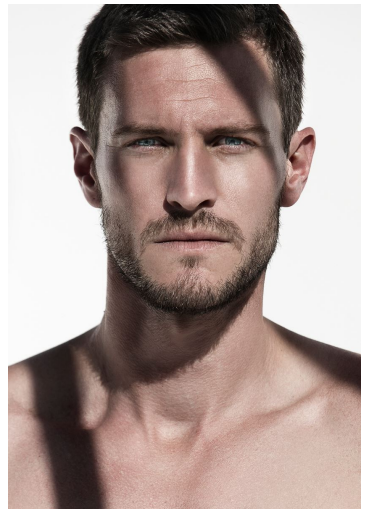

THE SHOE SPECTRUM
 The shoe spectrum is a bit like the rainbow. It's a spectrum of colors and styles. From the classic white sneaker to the high-top basketball shoe, there's something for everyone. The key is to find the right shoe for your feet and your lifestyle. It's all about balance and comfort. So, whether you're a runner, a basketball player, or just someone who likes to look good, there's a shoe out there for you. The shoe spectrum is a vast and wonderful world. It's a world of possibilities. It's a world of style and function. It's a world where you can find the perfect shoe for every occasion. So, go ahead and explore the shoe spectrum. You'll find a shoe that's just what you need.

ALL DAY EVERY DAY
 All day every day, the shoe spectrum is a world of possibilities. It's a world of style and function. It's a world where you can find the perfect shoe for every occasion. So, go ahead and explore the shoe spectrum. You'll find a shoe that's just what you need.

DORIAN ISAACSON

GRÖSSE **184** OBERWEITE **100**
 TAILLE **80** HÜFTE
 SCHUHE **45** HAARE **BRAUN**
 AUGEN **BLAU**

HEIGHT **6' 0.5"** BUST **39"**
 WAIST **31"**
 SHOES **11.5** HAIR **BROWN**
 EYES **BLUE**

PHOTOGRAPH BY DEAN LORANT

01 / Was kommt
 Darauf lohnt es sich für Sie zu warten

DORIAN ISAACSON

GRÖSSE **184** OBERWEITE **100**
 TAILLE **80** HÜFTE
 SCHUHE **45** HAARE **BRAUN**
 AUGEN **BLAU**

M4
 MODELS