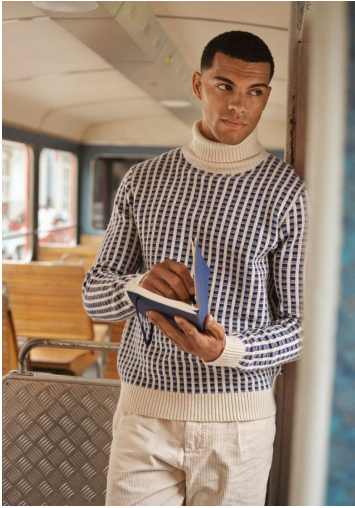

QUINTEN AJENIFUJA

GRÖSSE **186** OBERWEITE **100**
TAILLE **80** HÜFTE **97**
SCHUHE **44** HAARE **DUNKELBRAUN**
AUGEN **BRAUN**

M4
MODELS

HEIGHT **6' 1"** BUST **39"**
WAIST **31"** HIPS **38"**
SHOES **11** HAIR **DARK BROWN**
EYES **BROWN**