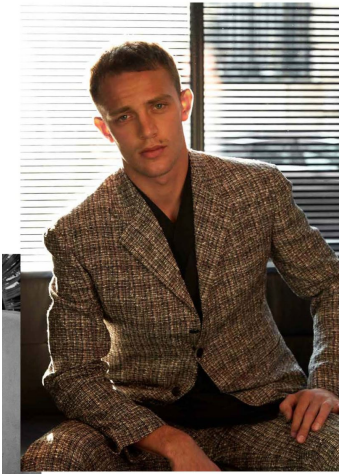

GUILLAUME BABOUIN

GRÖSSE **186** OBERWEITE **89**
TAILLE **77** HÜFTE **92**
SCHUHE **44** HAARE **HELLBRAUN**
AUGEN **BLAU-GRÜN**

HEIGHT **6' 1"** BUST **35"**
WAIST **30"** HIPS **36"**
SHOES **10.5** HAIR **LIGHT BROWN**
EYES **BLUE-GREEN**