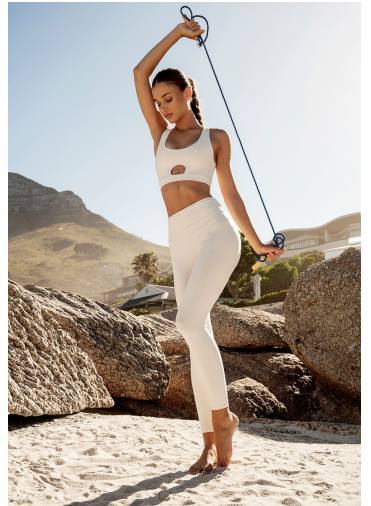

STYLEGUIDE fashion

STYLEGUIDE fashion

THOMAS COLOM JULY 2024 23

20 JULY 2024 THOMAS COLOM

12 Aesthetic Jewelry emilyparis.com

# MILA ENGEL

GRÖSSE 177 OBERWEITE 80  
 TAILLE 60 HÜFTE 91  
 SCHUHE 39 HAARE HELLBRAUN  
 AUGEN BLAU

HEIGHT 5' 9.5" BUST 31"  
 WAIST 23" HIPS 36"  
 SHOES 7.5 HAIR LIGHT BROWN  
 EYES BLUE