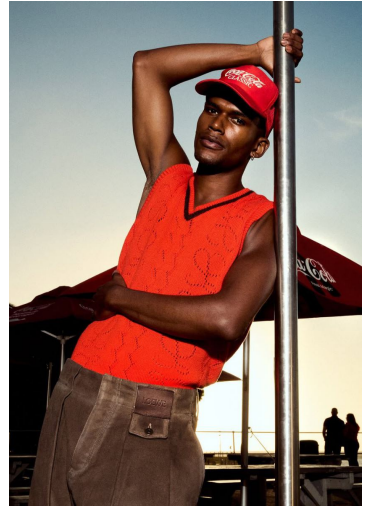

YOAN SOKPOH

GRÖSSE **186** OBERWEITE **99**
 TAILLE **76** HÜFTE **96**
 SCHUHE **45** HAARE **SCHWARZ**
 AUGEN **BRAUN**

M4
 MODELS

HEIGHT **6' 1"** BUST **39"**
 WAIST **30"** HIPS **38"**
 SHOES **11.5** HAIR **BLACK**
 EYES **BROWN**

ASMEXKLUSIVE

THE WESTERN COAST
PHOTOGRAPHER: BYRON L. KIEDEMANN
FASHION STYLIST: ANTHONY WINNICHENI | ARMAND DICKEK
MODEL: YOAN SOKPOH | BOSS MODELS SOUTH AFRICA
LOCATION: CAPE TOWN, SOUTH AFRICA

BLACK: YVAN SIMON, A-MART PHOTO: (LEFT) YVAN SIMON, (MIDDLE) YVAN SIMON, (RIGHT) YVAN SIMON, (BOTTOM) YVAN SIMON, (BOTTOM) YVAN SIMON