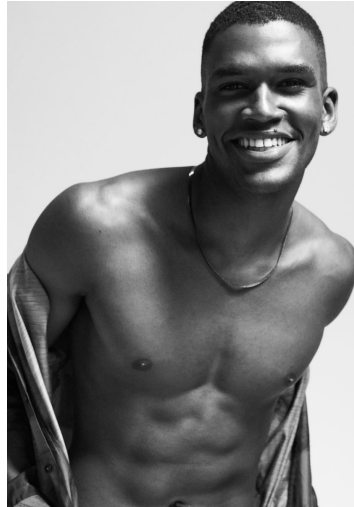

YOAN SOKPOH

GRÖSSE **186** OBERWEITE **99**
 TAILLE **76** HÜFTE **96**
 SCHUHE **45** HAARE **SCHWARZ**
 AUGEN **BRAUN**

M4
 MODELS

HEIGHT **6' 1"** BUST **39"**
 WAIST **30"** HIPS **38"**
 SHOES **11.5** HAIR **BLACK**
 EYES **BROWN**

ASMEXKLUSIVE

THE WESTERN COAST
PHOTOGRAPHER: BYRON L. KIEDEMANN
FASHION STYLIST: ANTHONY WINNICHENI | ARMAND DICKEK
MODEL: YOAN SOKPOH | BOSS MODELS SOUTH AFRICA
LOCATION: CAPE TOWN, SOUTH AFRICA

BLACK: YVAN SIMON, A-MART PHOTO: (LEFT) YVAN SIMON, (MIDDLE) YVAN SIMON, (RIGHT) YVAN SIMON, (BOTTOM) YVAN SIMON, (BOTTOM) YVAN SIMON