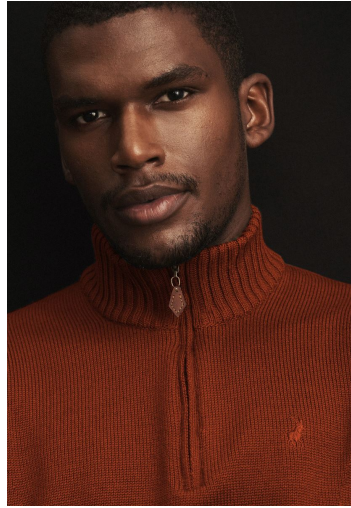

ASMEXKLUSIVE