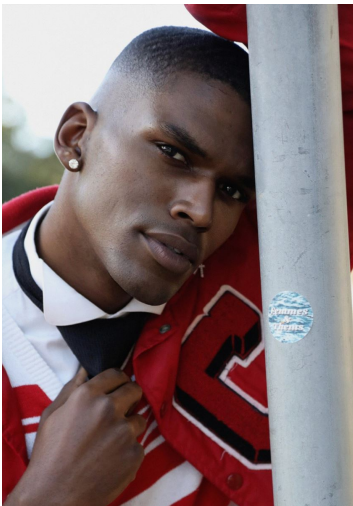

ASMEXKLUSIVE

ASME P.1

YOAN SOKPOH

GRÖSSE **186** OBERWEITE **99**
TAILLE **76** HÜFTE **96**
SCHUHE **45** HAARE **SCHWARZ**
AUGEN **BRAUN**

HEIGHT **6' 1"** BUST **39"**
WAIST **30"** HIPS **38"**
SHOES **11.5** HAIR **BLACK**
EYES **BROWN**