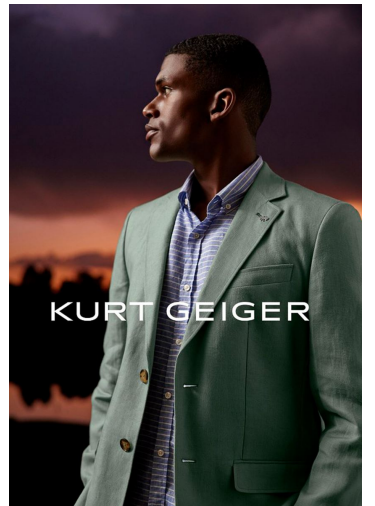

YOAN SOKPOH

GRÖSSE **186** OBERWEITE **99**
 TAILLE **76** HÜFTE **96**
 SCHUHE **45** HAARE **SCHWARZ**
 AUGEN **BRAUN**

M4
 MODELS

HEIGHT **6' 1"** BUST **39"**
 WAIST **30"** HIPS **38"**
 SHOES **11.5** HAIR **BLACK**
 EYES **BROWN**

ASMEXKLUSIVE

THE WESTERN COAST
PHOTOGRAPHER: BYRON L. KIEDEMANN
FASHION STYLIST: ANTHONY WINNICHENI | ARMAND DICKEK
MODEL: YOAN SOKPOH | BOSS MODELS SOUTH AFRICA
LOCATION: CAPE TOWN, SOUTH AFRICA

BLACK: YVAN SIMON, A-MART PHOTO: (LEFT) YVAN SIMON, (MIDDLE) YVAN SIMON, (RIGHT) YVAN SIMON, (BOTTOM) YVAN SIMON, (BOTTOM) YVAN SIMON