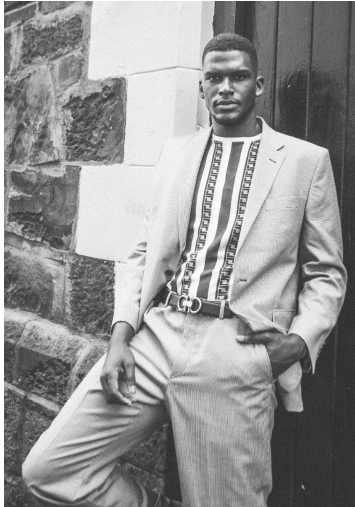

YOAN SOKPOH

GRÖSSE **186** OBERWEITE **99**
 TAILLE **76** HÜFTE **96**
 SCHUHE **45** HAARE **SCHWARZ**
 AUGEN **BRAUN**

M4
 MODELS

HEIGHT **6' 1"** BUST **39"**
 WAIST **30"** HIPS **38"**
 SHOES **11.5** HAIR **BLACK**
 EYES **BROWN**

ASMEXKLUSIVE

THE WESTERN COAST
PHOTOGRAPHER: BYRON L. KIEDEMANN
FASHION STYLIST: ANTHONY WINNICHENI | ARMAND DICKEK
MODEL: YOAN SOKPOH | BOSS MODELS SOUTH AFRICA
LOCATION: CAPE TOWN, SOUTH AFRICA

BLACK: YVAN SIMON, A-MART PHOTO: (LEFT) YVAN SIMON, (MIDDLE) YVAN SIMON, (RIGHT) YVAN SIMON, (BOTTOM) YVAN SIMON, (BOTTOM) YVAN SIMON