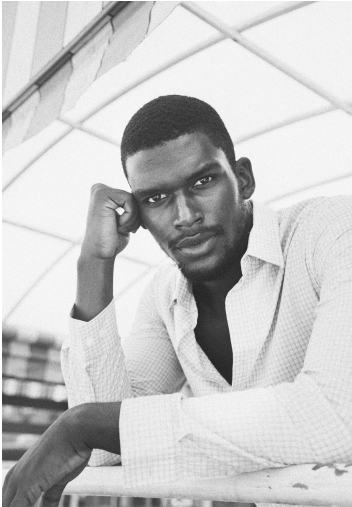

YOAN SOKPOH

GRÖSSE **186** OBERWEITE **99**
 TAILLE **76** HÜFTE **96**
 SCHUHE **45** HAARE **SCHWARZ**
 AUGEN **BRAUN**

M4
 MODELS

HEIGHT **6' 1"** BUST **39"**
 WAIST **30"** HIPS **38"**
 SHOES **11.5** HAIR **BLACK**
 EYES **BROWN**

ASMEXKLUSIVE

THE WESTERN COAST
PHOTOGRAPHER: BYRON L. KIEDEMANN
FASHION STYLIST: ANTHONY WINNICHENI | ARMAND DICKEK
MODEL: YOAN SOKPOH | BOSS MODELS SOUTH AFRICA
LOCATION: CAPE TOWN, SOUTH AFRICA

BLACK: YVAN SIMON, A-MART PHOTO: (LEFT) YVAN SIMON, (MIDDLE) YVAN SIMON, (RIGHT) YVAN SIMON, (BOTTOM) YVAN SIMON, (BOTTOM) YVAN SIMON