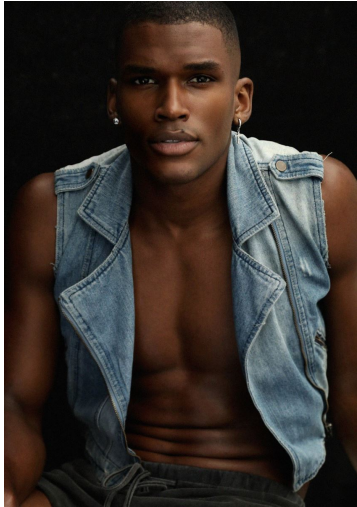

YOAN SOKPOH

GRÖSSE **186** OBERWEITE **99**
 TAILLE **76** HÜFTE **96**
 SCHUHE **45** HAARE **SCHWARZ**
 AUGEN **BRAUN**

M4
 MODELS

HEIGHT **6' 1"** BUST **39"**
 WAIST **30"** HIPS **38"**
 SHOES **11.5** HAIR **BLACK**
 EYES **BROWN**

ASMEXKLUSIVE

THE WESTERN COAST
PHOTOGRAPHER: BYRON L. KIEDEMANN
FASHION STYLIST: ANTHONY WINNICHENI | ARMAND DICKEK
MODEL: YOAN SOKPOH | BOSS MODELS SOUTH AFRICA
LOCATION: CAPE TOWN, SOUTH AFRICA

BLACK: YVAN SIMON, A-MART PHOTO: (LEFT) YVAN SIMON, (MIDDLE) YVAN SIMON, (RIGHT) YVAN SIMON, (BOTTOM) YVAN SIMON, (BOTTOM) YVAN SIMON