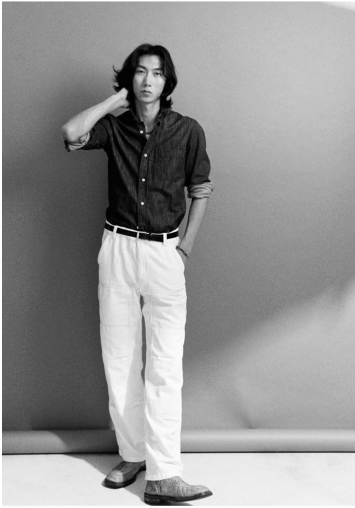

Cole is wearing (1) Hood Tee in White  
 (2) Jacket in Dark Green  
 (3) Patterned Jacket in Green  
 (4) Hooded Jacket in Green  
 and (5) Hooded Pant in Light Blue

COLE

GRÖSSE **189** OBERWEITE **98**  
 TAILLE **75** HÜFTE **95**  
 SCHUHE **44** HAARE **SCHWARZ**  
 AUGEN **BRAUN**

**M4**  
 MODELS

HEIGHT **6' 2"** BUST **38"**  
 WAIST **29"** HIPS **38"**  
 SHOES **11** HAIR **BLACK**  
 EYES **BROWN**

COLE

GRÖSSE 189 OBERWEITE 98  
TAILLE 75 HÜFTE 95  
SCHUHE 44 HAARE SCHWARZ  
AUGEN BRAUN