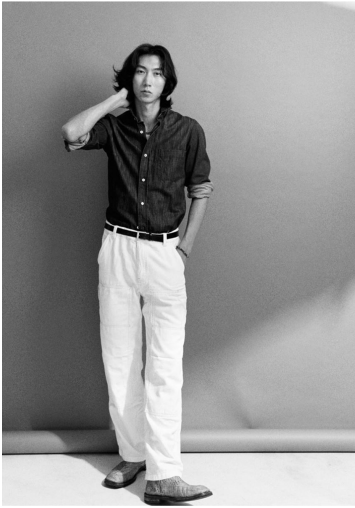

Cole is wearing (1) Reed Tee in White
 (2) Oxford Shirt in White
 (3) Patterned Jacket in Green
 (4) Oxford Jacket in Green
 and (5) Oxford Pant Shorts in Light Blue

COLE JUNEWOO

GRÖSSE **189** OBERWEITE **98**
 TAILLE **75** HÜFTE **95**
 SCHUHE **44** HAARE **SCHWARZ**
 AUGEN **BRAUN**

M4
 MODELS

HEIGHT **6' 2"** BUST **38"**
 WAIST **29"** HIPS **38"**
 SHOES **11** HAIR **BLACK**
 EYES **BROWN**

COLE JUNEWOO

GRÖSSE **189** OBERWEITE **98**
TAILLE **75** HÜFTE **95**
SCHUHE **44** HAARE **SCHWARZ**
AUGEN **BRAUN**