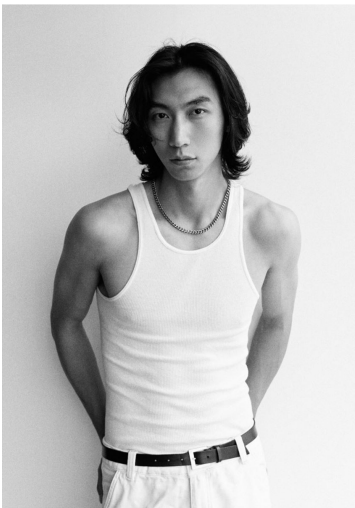

Cole is wearing (1) Hood Tee in White  
 (2) Jacket in Dark Green  
 (3) Patterned Jacket in Green  
 (4) Hooded Jacket in Green  
 and (5) Hooded Pant in Light Blue

COLE

GRÖSSE **189** OBERWEITE **98**  
 TAILLE **75** HÜFTE **95**  
 SCHUHE **44** HAARE **SCHWARZ**  
 AUGEN **BRAUN**

**M4**  
 MODELS

HEIGHT **6' 2"** BUST **38"**  
 WAIST **29"** HIPS **38"**  
 SHOES **11** HAIR **BLACK**  
 EYES **BROWN**

COLE

GRÖSSE 189 OBERWEITE 98  
TAILLE 75 HÜFTE 95  
SCHUHE 44 HAARE SCHWARZ  
AUGEN BRAUN

M4  
MODELS

HEIGHT 6' 2" BUST 38"  
WAIST 29" HIPS 38"  
SHOES 11 HAIR BLACK  
EYES BROWN

COLE

GRÖSSE 189 OBERWEITE 98  
TAILLE 75 HÜFTE 95  
SCHUHE 44 HAARE SCHWARZ  
AUGEN BRAUN

M4  
MODELS

HEIGHT 6' 2" BUST 38"  
WAIST 29" HIPS 38"  
SHOES 11 HAIR BLACK  
EYES BROWN