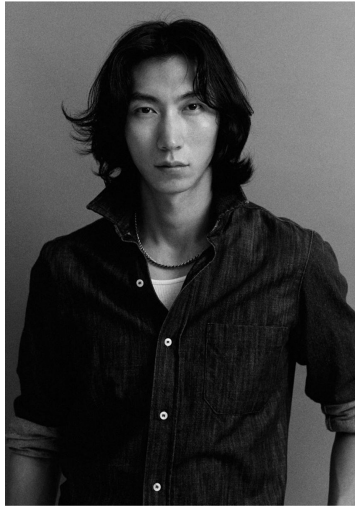

Cole is wearing (1) Reed Tee in White
 (2) Oxford Shirt in White
 (3) Patterned Jacket in Green
 (4) Oxford Jacket in Green
 and (5) Oxford Pant Shorts in Light Blue

COLE JUNEWOO

GRÖSSE **189** OBERWEITE **98**
 TAILLE **75** HÜFTE **95**
 SCHUHE **44** HAARE **SCHWARZ**
 AUGEN **BRAUN**

M4
 MODELS

HEIGHT **6' 2"** BUST **38"**
 WAIST **29"** HIPS **38"**
 SHOES **11** HAIR **BLACK**
 EYES **BROWN**

COLE JUNEWOO

GRÖSSE **189** OBERWEITE **98**
TAILLE **75** HÜFTE **95**
SCHUHE **44** HAARE **SCHWARZ**
AUGEN **BRAUN**