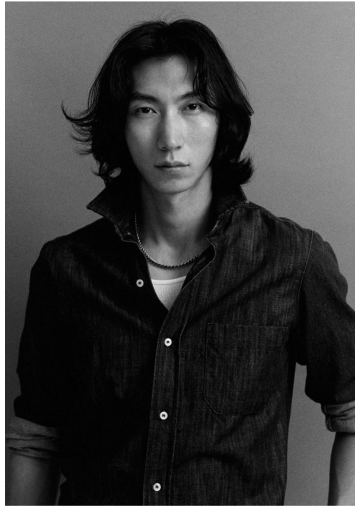

Cole is wearing (1) Hood Tee in White  
 (2) Jacket in Dark Green  
 (3) Patterned Jacket in Green  
 (4) Hooded Jacket in Green  
 and (5) Hooded Pant in Light Blue

COLE

GRÖSSE **189** OBERWEITE **98**  
 TAILLE **75** HÜFTE **95**  
 SCHUHE **44** HAARE **SCHWARZ**  
 AUGEN **BRAUN**

**M4**  
 MODELS

HEIGHT **6' 2"** BUST **38"**  
 WAIST **29"** HIPS **38"**  
 SHOES **11** HAIR **BLACK**  
 EYES **BROWN**

COLE

GRÖSSE 189 OBERWEITE 98  
TAILLE 75 HÜFTE 95  
SCHUHE 44 HAARE SCHWARZ  
AUGEN BRAUN