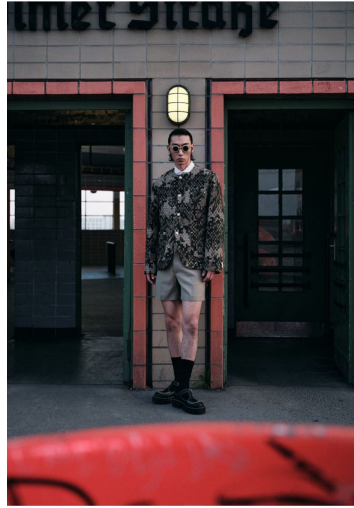

Cole is wearing (1) Hood Tee in White  
 (2) Jacket in Dark Green  
 (3) Patterned Jacket in Green  
 (4) Hooded Jacket in Green  
 and (5) Hooded Pant in Light Blue

COLE

GRÖSSE **189** OBERWEITE **98**  
 TAILLE **75** HÜFTE **95**  
 SCHUHE **44** HAARE **SCHWARZ**  
 AUGEN **BRAUN**

**M4**  
 MODELS

HEIGHT **6' 2"** BUST **38"**  
 WAIST **29"** HIPS **38"**  
 SHOES **11** HAIR **BLACK**  
 EYES **BROWN**

COLE

GRÖSSE 189 OBERWEITE 98  
TAILLE 75 HÜFTE 95  
SCHUHE 44 HAARE SCHWARZ  
AUGEN BRAUN