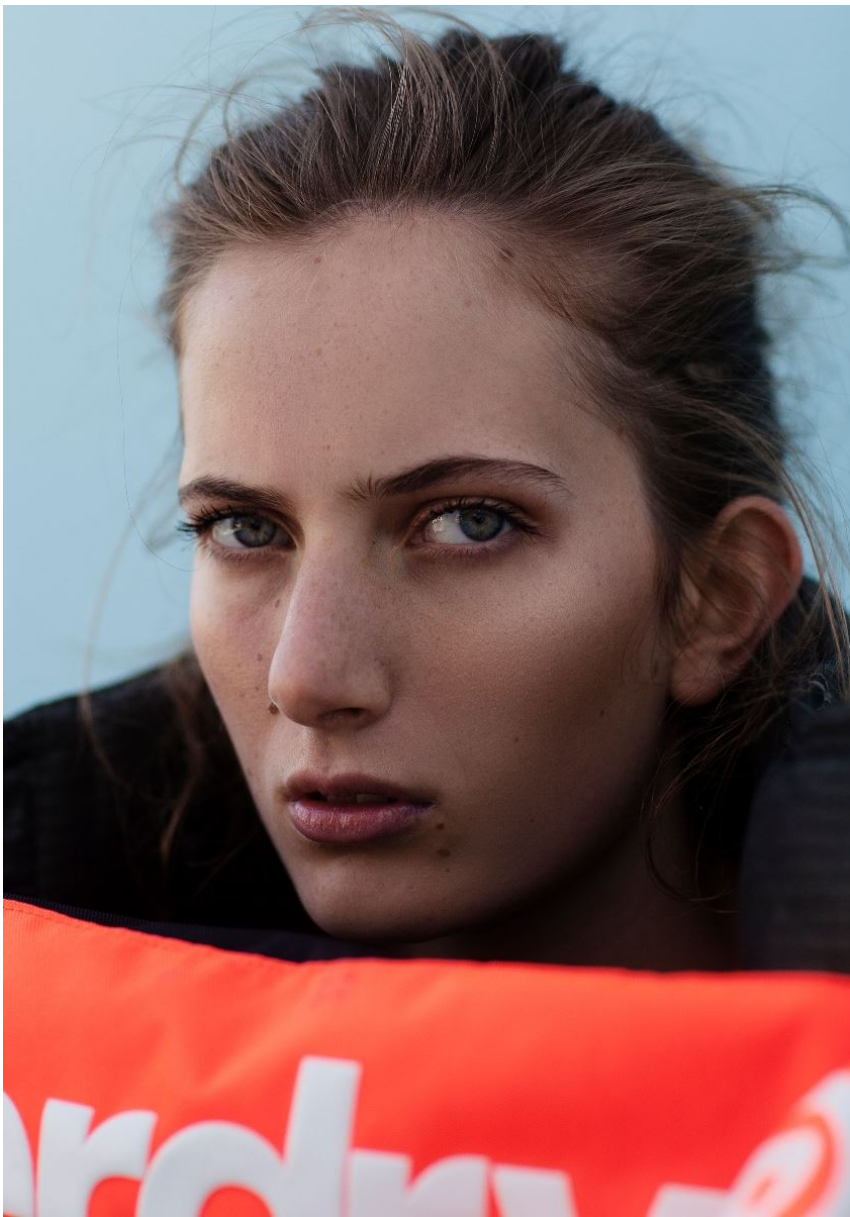

JULIANNA VEENIS

GRÖSSE **181** OBERWEITE **78**
TAILLE **62** HÜFTE **92**
SCHUHE **41** HAARE **BRAUN**
AUGEN **BLAU-GRÜN**

Hamburg +49 40 413 236 - 0 Berlin +49 30 616 606 - 6
www.m4models.de

HEIGHT **5' 11"** BUST **30"**
WAIST **24"** HIPS **36"**
SHOES **10** HAIR **BROWN**
EYES **BLUE-GREEN**